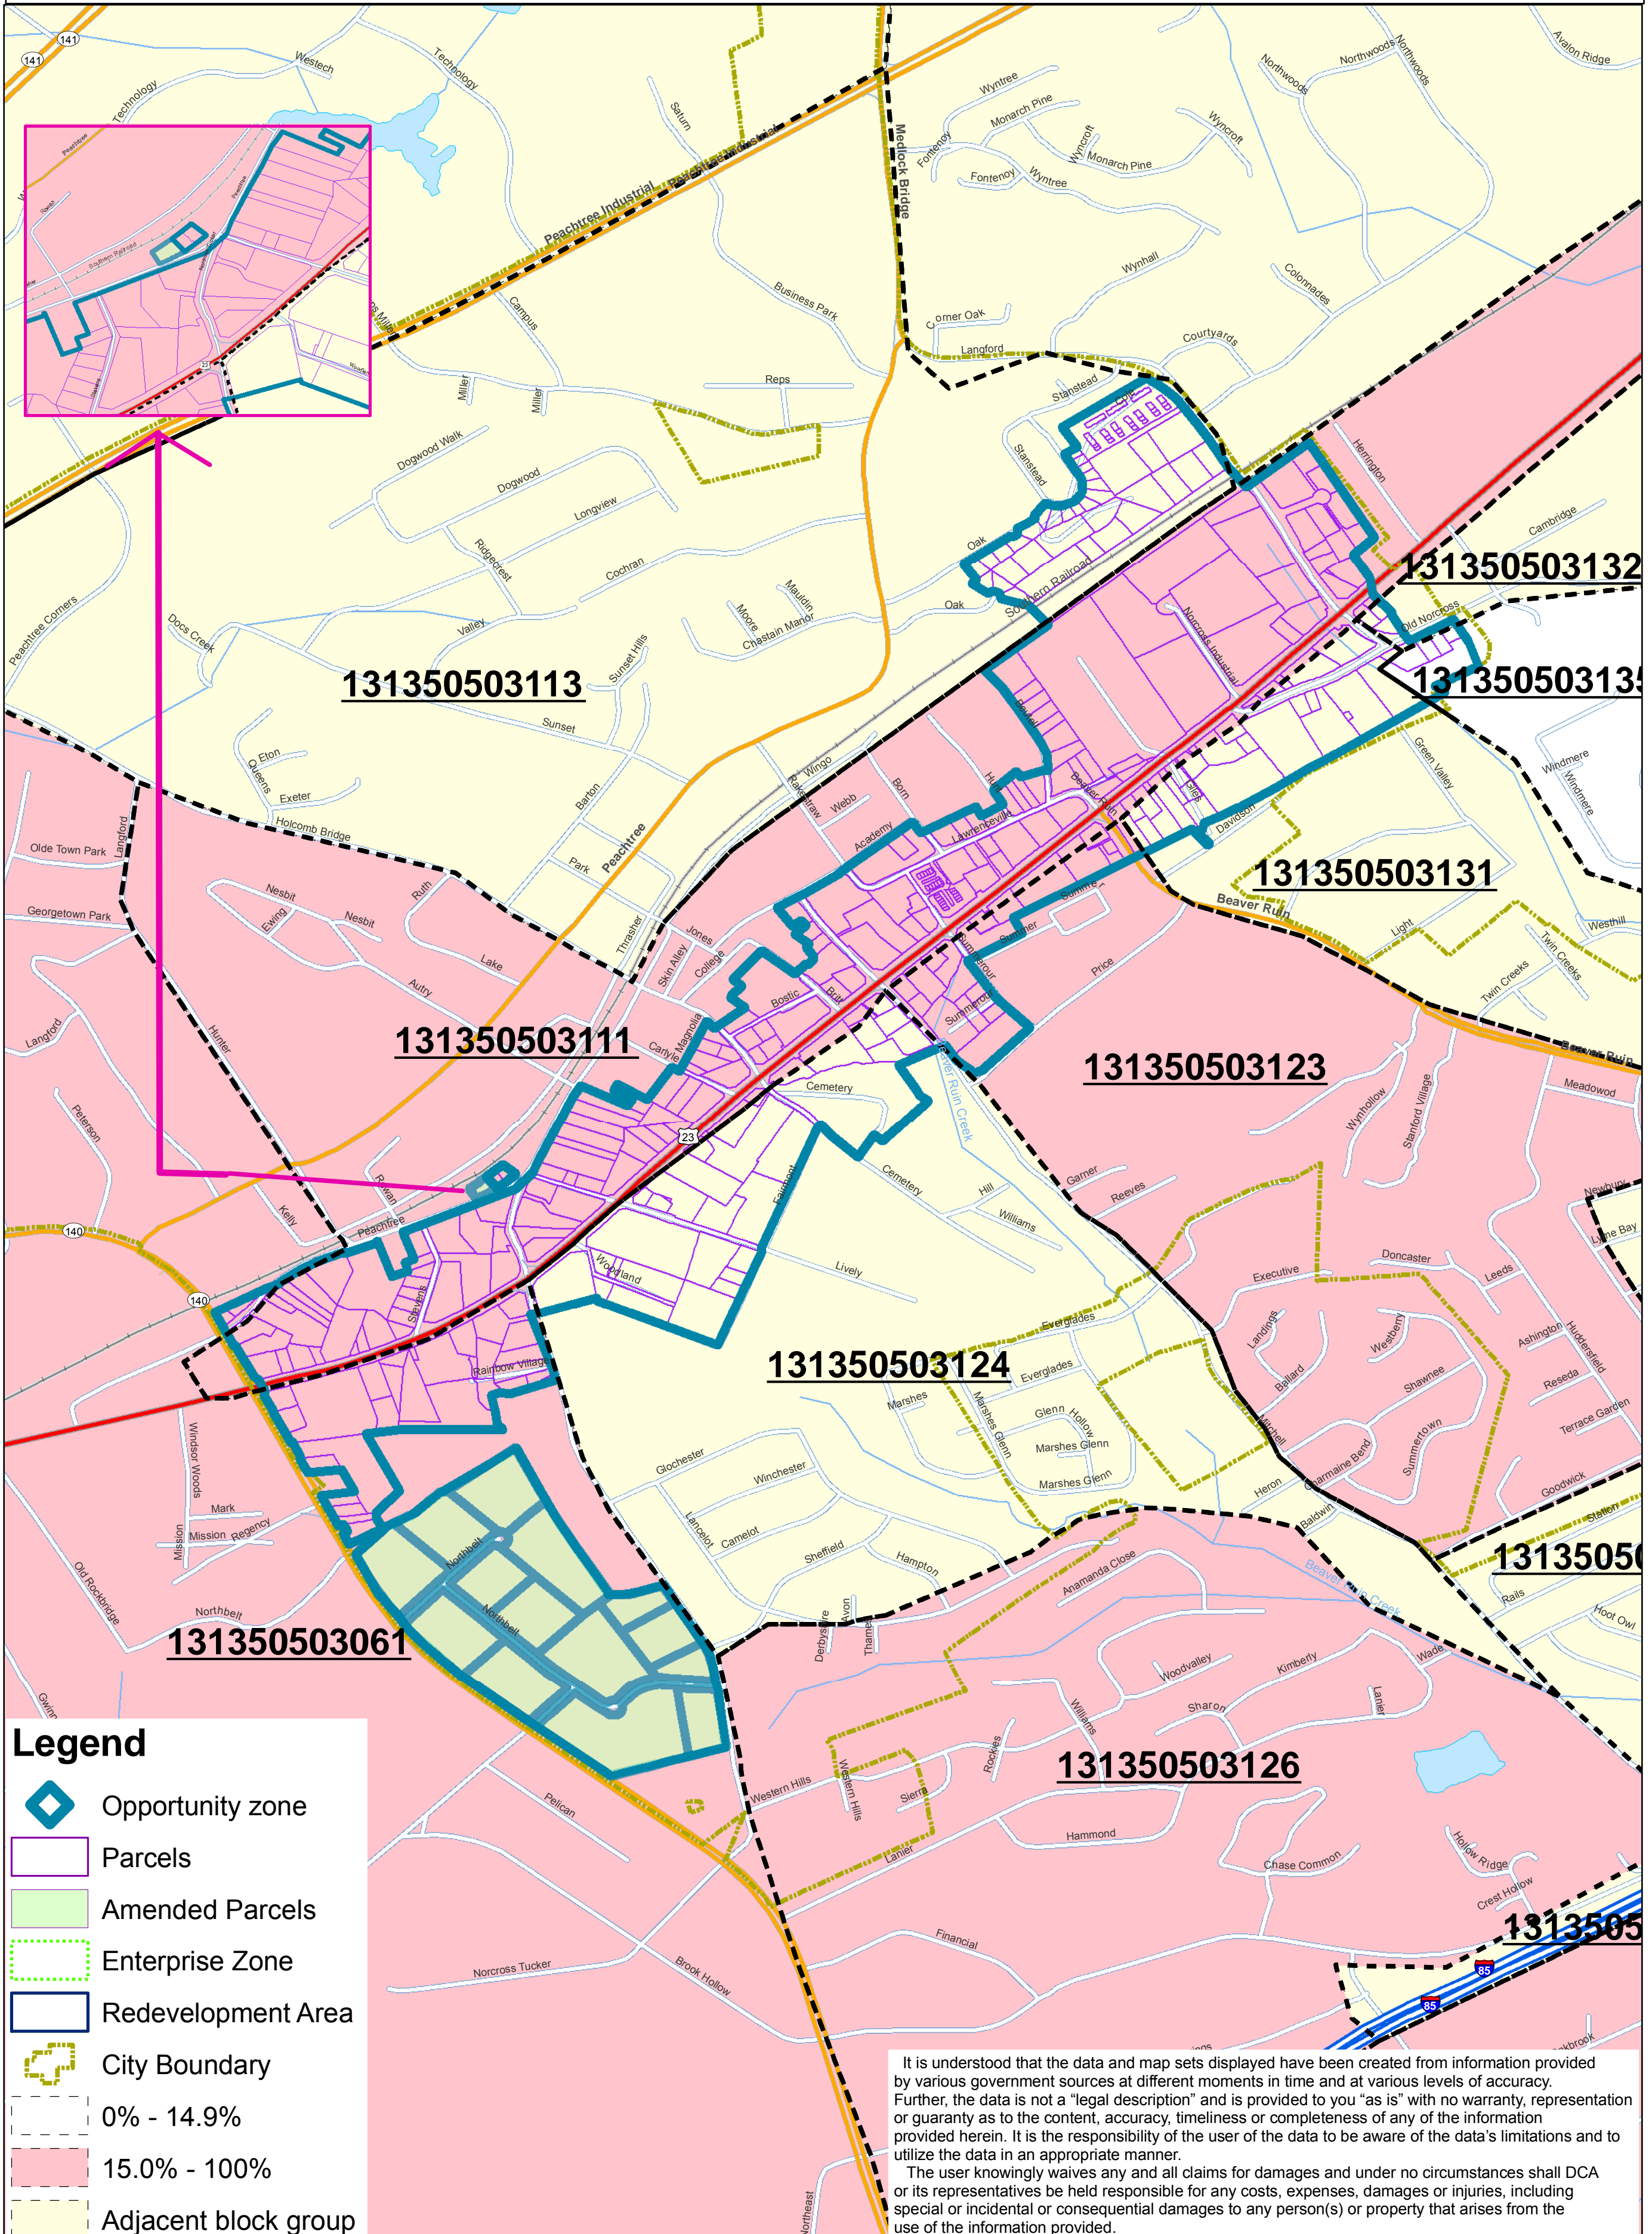

Official Opportunity Zone map for - City of Norcross

Legend

-  Opportunity zone
-  Parcels
-  Amended Parcels
-  Enterprise Zone
-  Redevelopment Area
-  City Boundary
-  0% - 14.9%
-  15.0% - 100%
-  Adjacent block group

It is understood that the data and map sets displayed have been created from information provided by various government sources at different moments in time and at various levels of accuracy. Further, the data is not a "legal description" and is provided to you "as is" with no warranty, representation or guaranty as to the content, accuracy, timeliness or completeness of any of the information provided herein. It is the responsibility of the user of the data to be aware of the data's limitations and to utilize the data in an appropriate manner.